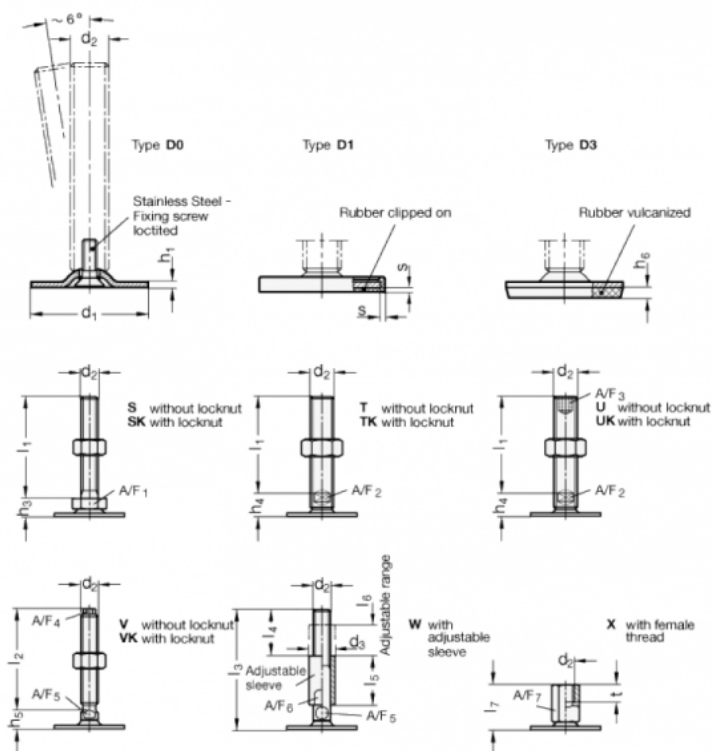

Data Sheet

Article number: 204150M1675D3UK

Description: E+G levelling foot
GN 41-50-M16-75-D3-UK

Note: UK With nut, Hexagon socket at the top, Wrench flat at the bottom

Measures

A/F2 = 12

s =

A/F3 = 8

d1 = 50

d2 = M16

h1 = 2.5

h4 = 17

h6 = 4

l1 = 75